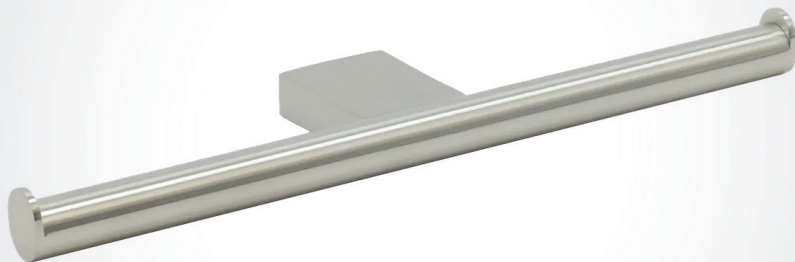

BC277-2

DOLPHIN DOUBLE TOILET ROLL HOLDER

INSTRUCTION MANUAL

May 2024

D
DOLPHIN

INSTALL DIAGRAM

Attach to the wall with the fixings supplied, through the pre-cut screw holes.

Dolphin Solutions Ltd