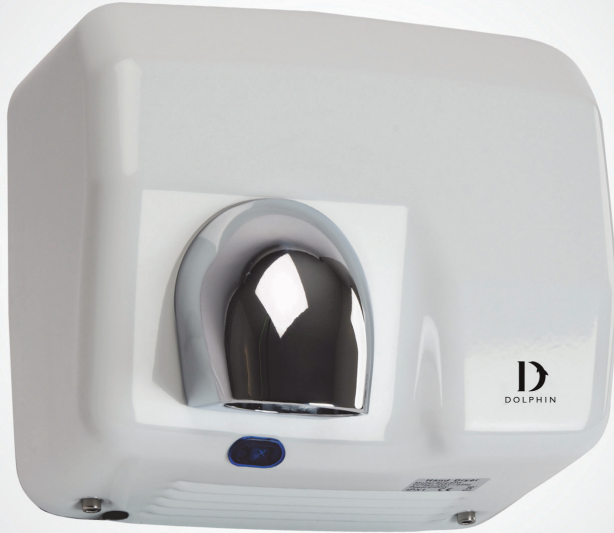

DECLARATION OF PERFORMANCE

BC230W

DOLPHIN WHITE METAL HAND DRYER

- > Infra-red sensor – no touch
- > Rated power: 2500w (10.8A)
- > IPX1 rated
- > Class I rated isolation
- > Airspeed: 30 m/s
- > Sound level: 85 ± 3 db
- > 360° revolving nozzle
- > Durable metal construction – vandal resistant
- > Voltage: 220/240v (50Hz)
- > Air movement volume: 270m³/hour
- > 2 year manufacturer's warranty
- > Timing protection – 60 seconds auto shut off
- > Approximately 20-25 second dry time

| | |
|-------------------|---------------|
| HEIGHT | 245 MM |
| WIDTH | 265 MM |
| PROJECTION | 155 MM |

PRODUCT CODES

- > For chrome plated version of this product see **BC230C**

This is to confirm that the BC230W is suitable for purpose as a White Metal Hand Dryer and conforms with regulations