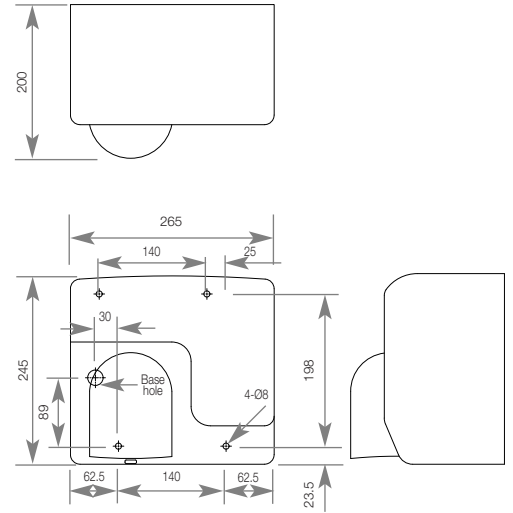

DECLARATION OF PERFORMANCE

BC230W

DOLPHIN WHITE METAL HAND DRYER

- > Infra-red sensor – no touch
- > Rated power: 2500w (10.8A)
- > IPX1 rated
- > Class I rated isolation
- > Airspeed: 30 m/s
- > Sound level: 85 ± 3 db
- > 360° revolving nozzle
- > Durable metal construction – vandal resistant
- > Voltage: 220/240v (50Hz)
- > Air movement volume: 270m³/hour
- > 2 year manufacturer's warranty
- > Timing protection – 60 seconds auto shut off
- > Approximately 20-25 second dry time

| | |
|-------------------|---------------|
| HEIGHT | 245 MM |
| WIDTH | 265 MM |
| PROJECTION | 155 MM |

PRODUCT CODES

- > For chrome plated version of this product see **BC230C**

This is to confirm that the BC230W is suitable for purpose as a White Metal Hand Dryer and conforms with regulations